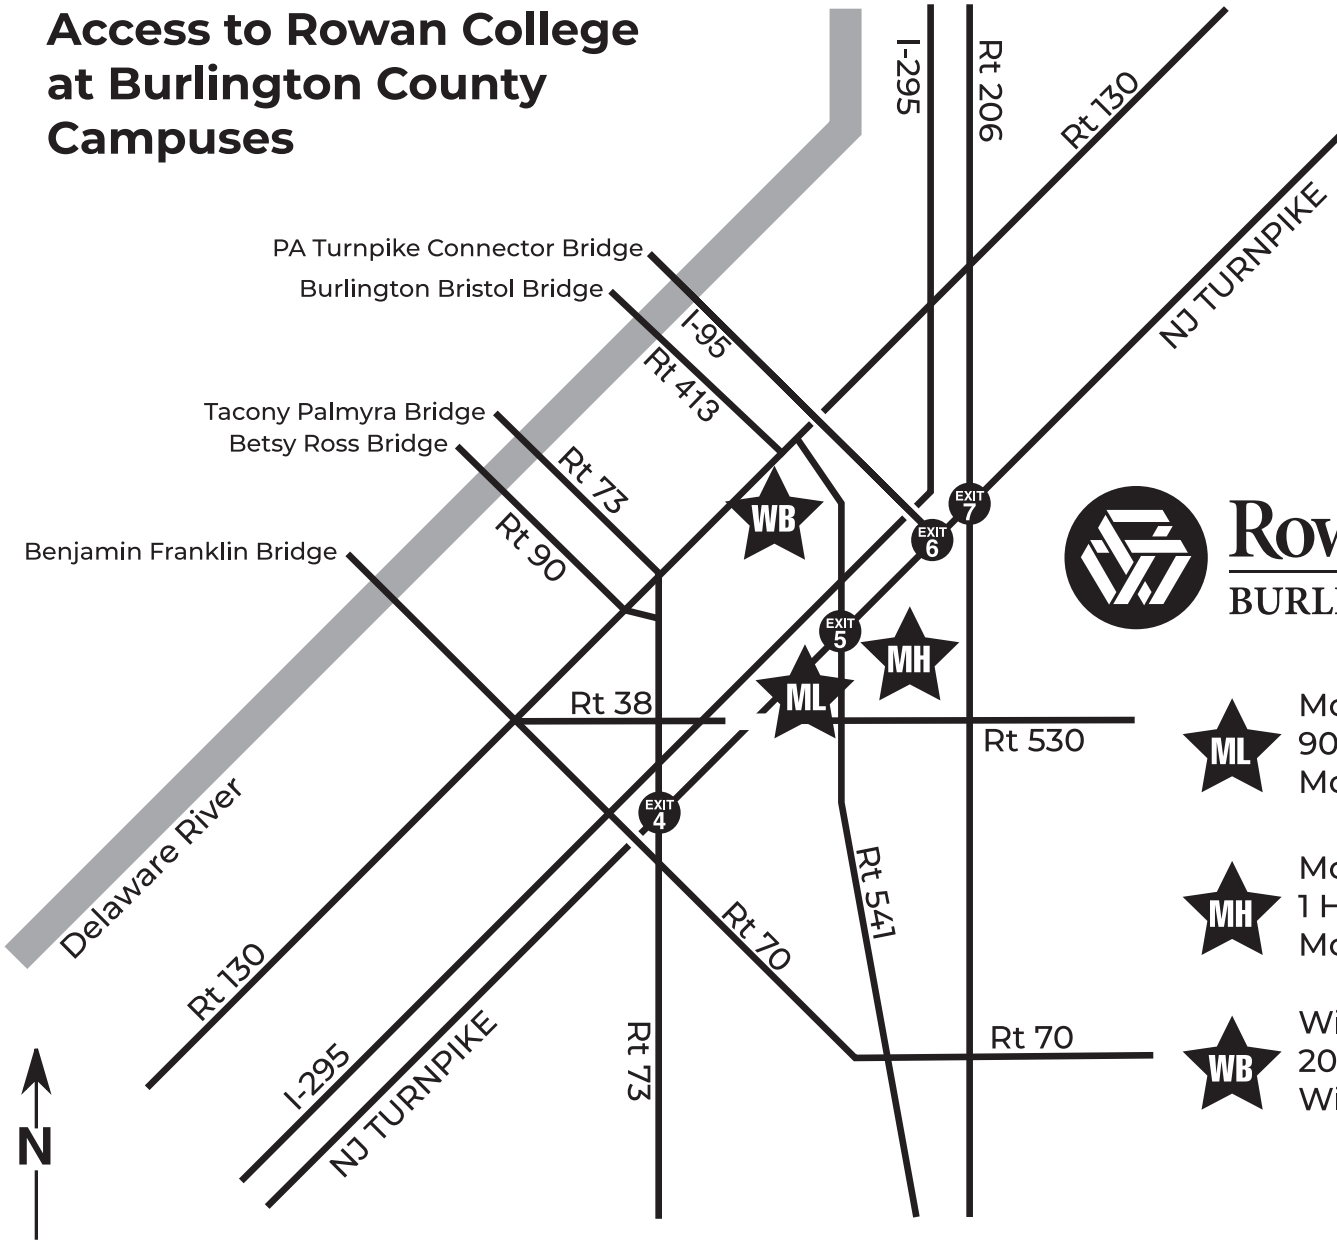

Access to Rowan College at Burlington County Campuses

Rowan College
at
BURLINGTON COUNTY

Mount Laurel Campus
900 College Circle
Mount Laurel, NJ 08054

Mount Holly Campus
1 High Street
Mount Holly, NJ 08060

Willingboro Campus
200 Campbell Dr., #210
Willingboro, NJ 08046